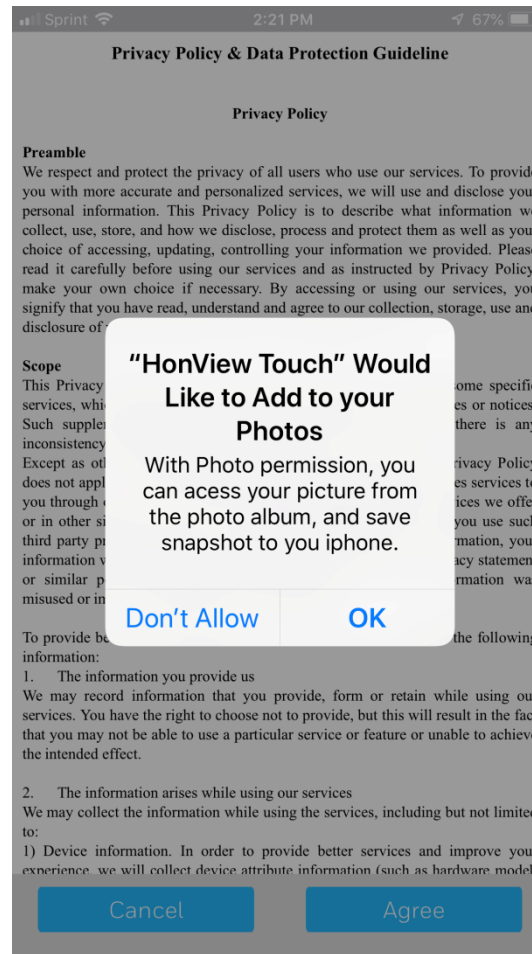

HonView Touch app for viewing Webcams

Step by step instructions for getting
the app set-up

Go to your app store and download the HonView Touch app

Click OK or Don't Allow when the app asks HonView Touch would like to add to your photos