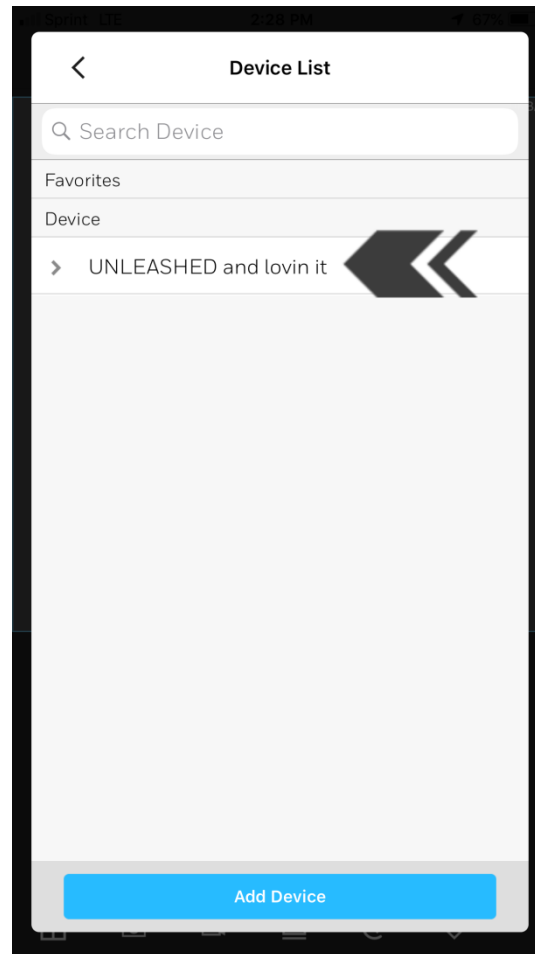

Register Mode:	IP/Domain
Name:	UNLEASHED and lovin it
Address:	74.93.53.70
Port:	37777
Username:	Unleashed
Password:	••••••••
Live Preview:	Extra >
Playback:	Extra >

Start Live Preview

Click the icon in the top right of the screen

Click on UNLEASHED and lovin it

Select the cameras you would like to view and Click Start Live Preview