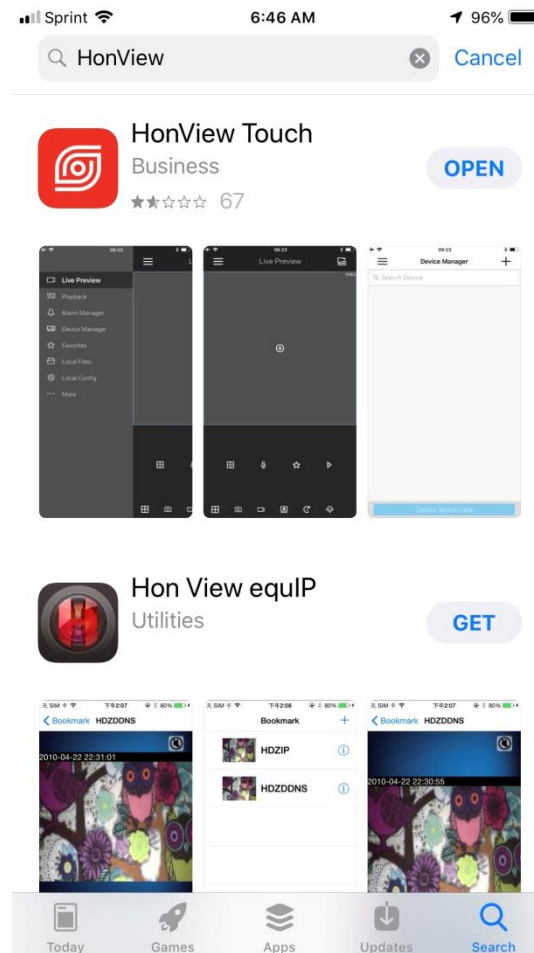

HonView Touch app for viewing Webcams

Step by step instructions for getting
the app set-up

Go to your app store and download the HonView Touch app

Click OK or Don't Allow when the app asks HonView Touch would like to add to your photos