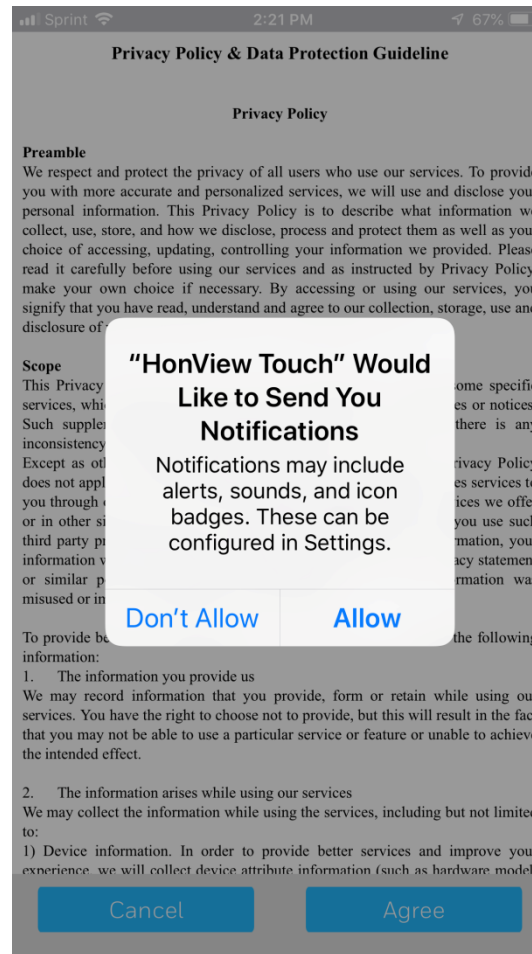

OK or Don't Allow HonView to add to send you notifications